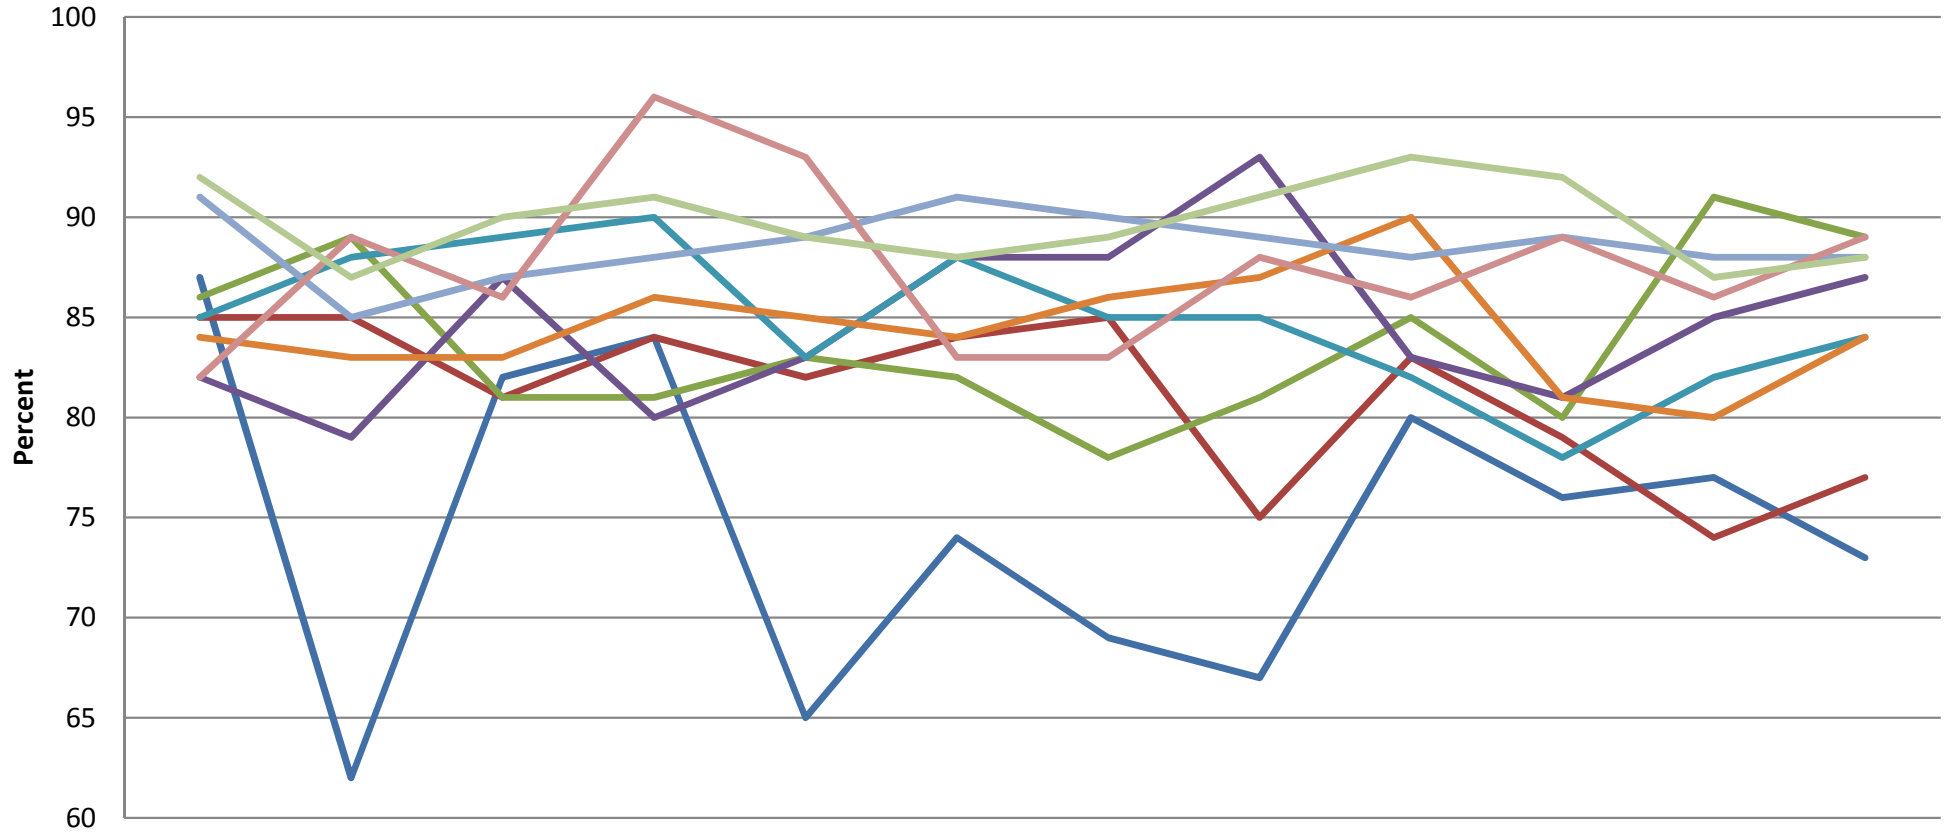

## AIUA Retention (by Zone) (as of October 2018)

	Nov-17	Dec-17	Jan-18	Feb-18	Mar-18	Apr-18	May-18	Jun-18	Jul-18	Aug-18	Sep-18	Oct-18
— Gulf Front	87	62	82	84	65	74	69	67	80	76	77	73
— Zone 1 Baldwin	85	85	81	84	82	84	85	75	83	79	74	77
— Zone 1 Mobile	86	89	81	81	83	82	78	81	85	80	91	89
— Zone 2 Baldwin	82	79	87	80	83	88	88	93	83	81	85	87
— Zone 2 Mobile	85	88	89	90	83	88	85	85	82	78	82	84
— Zone 3 Baldwin	84	83	83	86	85	84	86	87	90	81	80	84
— Zone 3 Mobile	91	85	87	88	89	91	90	89	88	89	88	88
— Zone 4 Baldwin	82	89	86	96	93	83	83	88	86	89	86	89
— Zone 4 Mobile	92	87	90	91	89	88	89	91	93	92	87	88