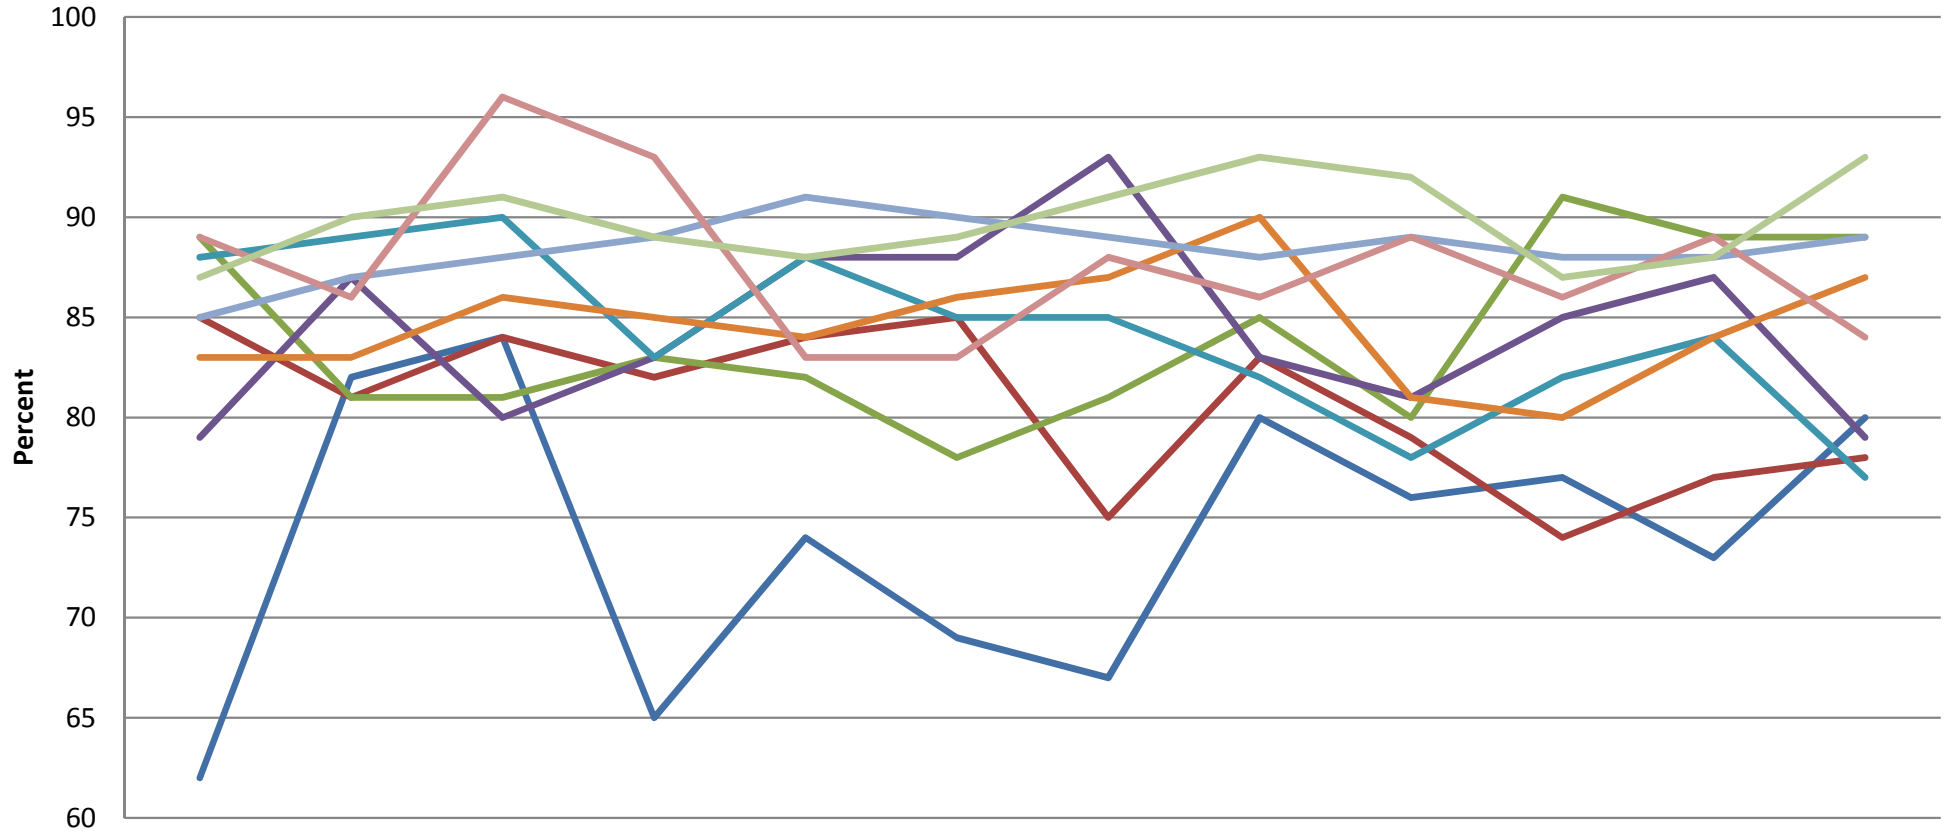

AIUA Retention (by Zone) (as of November 2018)

	Dec-17	Jan-18	Feb-18	Mar-18	Apr-18	May-18	Jun-18	Jul-18	Aug-18	Sep-18	Oct-18	Nov-18
— Gulf Front	62	82	84	65	74	69	67	80	76	77	73	80
— Zone 1 Baldwin	85	81	84	82	84	85	75	83	79	74	77	78
— Zone 1 Mobile	89	81	81	83	82	78	81	85	80	91	89	89
— Zone 2 Baldwin	79	87	80	83	88	88	93	83	81	85	87	79
— Zone 2 Mobile	88	89	90	83	88	85	85	82	78	82	84	77
— Zone 3 Baldwin	83	83	86	85	84	86	87	90	81	80	84	87
— Zone 3 Mobile	85	87	88	89	91	90	89	88	89	88	88	89
— Zone 4 Baldwin	89	86	96	93	83	83	88	86	89	86	89	84
— Zone 4 Mobile	87	90	91	89	88	89	91	93	92	87	88	93