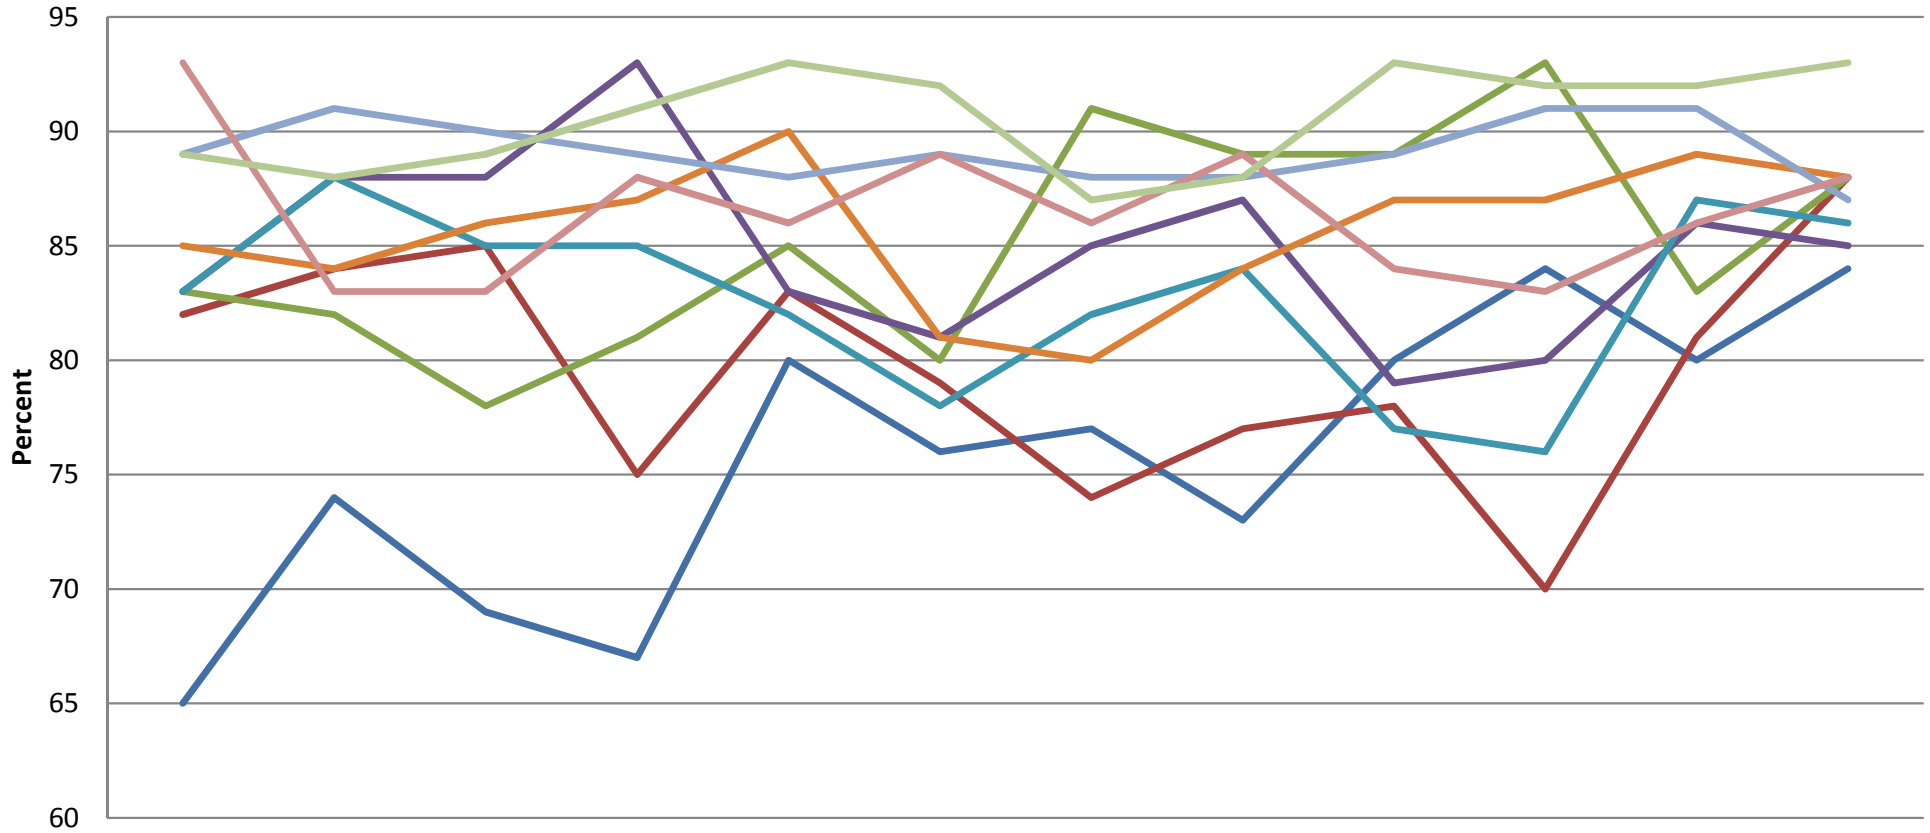

AIUA Retention (by Zone) (as of February 2019)

	Mar-18	Apr-18	May-18	Jun-18	Jul-18	Aug-18	Sep-18	Oct-18	Nov-18	Dec-18	Jan-19	Feb-19
— Gulf Front	65	74	69	67	80	76	77	73	80	84	80	84
— Zone 1 Baldwin	82	84	85	75	83	79	74	77	78	70	81	88
— Zone 1 Mobile	83	82	78	81	85	80	91	89	89	93	83	88
— Zone 2 Baldwin	83	88	88	93	83	81	85	87	79	80	86	85
— Zone 2 Mobile	83	88	85	85	82	78	82	84	77	76	87	86
— Zone 3 Baldwin	85	84	86	87	90	81	80	84	87	87	89	88
— Zone 3 Mobile	89	91	90	89	88	89	88	88	89	91	91	87
— Zone 4 Baldwin	93	83	83	88	86	89	86	89	84	83	86	88
— Zone 4 Mobile	89	88	89	91	93	92	87	88	93	92	92	93