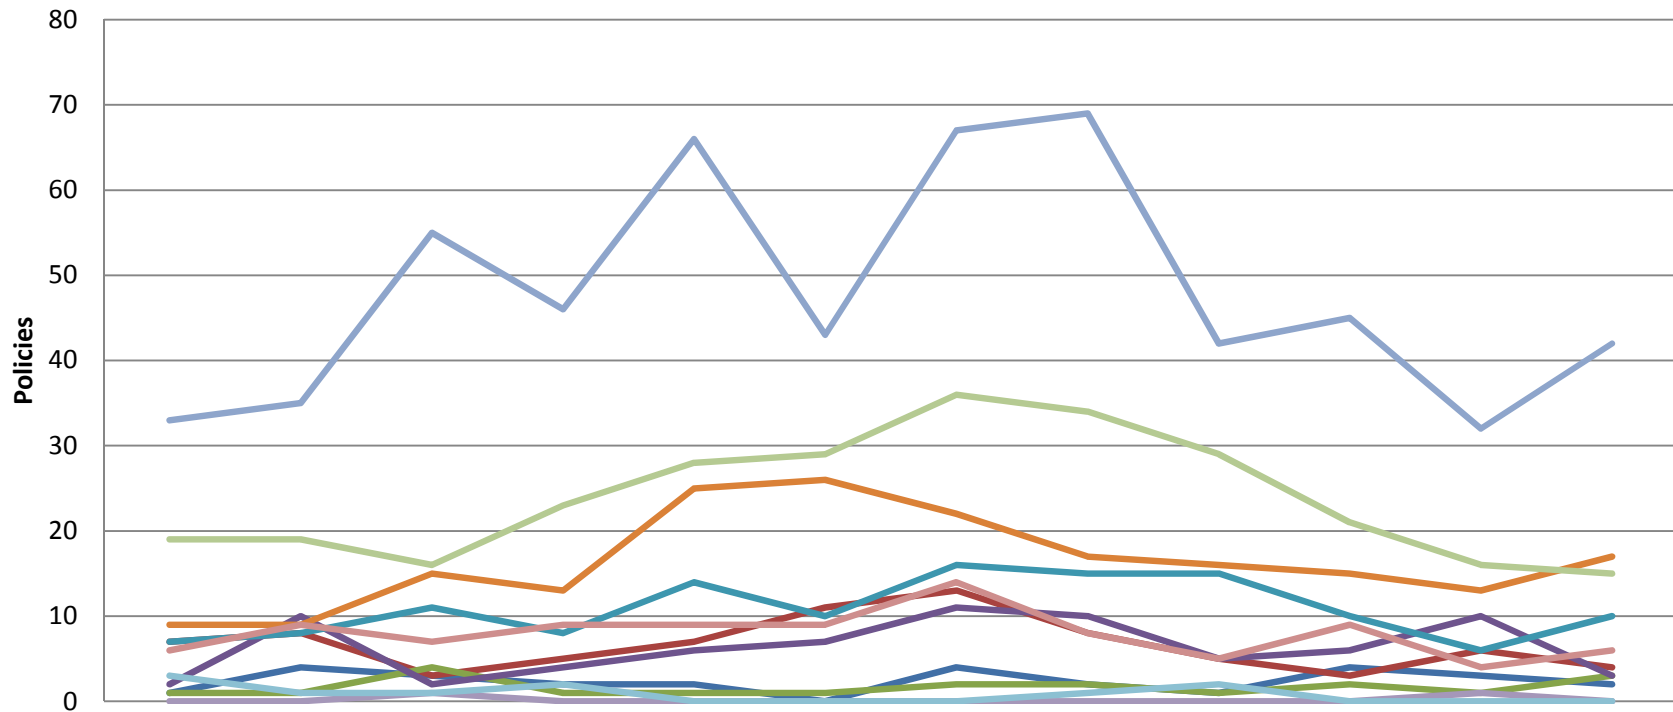

AIUA New Business (by Zone) (as of October 2018)

	Nov-17	Dec-17	Jan-18	Feb-18	Mar-18	Apr-18	May-18	Jun-18	Jul-18	Aug-18	Sep-18	Oct-18
— Gulf Front	1	4	3	2	2	0	4	2	1	4	3	2
— Zone 1 Baldwin	7	8	3	5	7	11	13	8	5	3	6	4
— Zone 1 Mobile	1	1	4	1	1	1	2	2	1	2	1	3
— Zone 2 Baldwin	2	10	2	4	6	7	11	10	5	6	10	3
— Zone 2 Mobile	7	8	11	8	14	10	16	15	15	10	6	10
— Zone 3 Baldwin	9	9	15	13	25	26	22	17	16	15	13	17
— Zone 3 Mobile	33	35	55	46	66	43	67	69	42	45	32	42
— Zone 4 Baldwin	6	9	7	9	9	9	14	8	5	9	4	6
— Zone 4 Mobile	19	19	16	23	28	29	36	34	29	21	16	15
— Zone 5 Baldwin	0	0	1	0	0	0	0	0	0	0	1	0
— Zone 5 Mobile	3	1	1	2	0	0	0	1	2	0	0	0