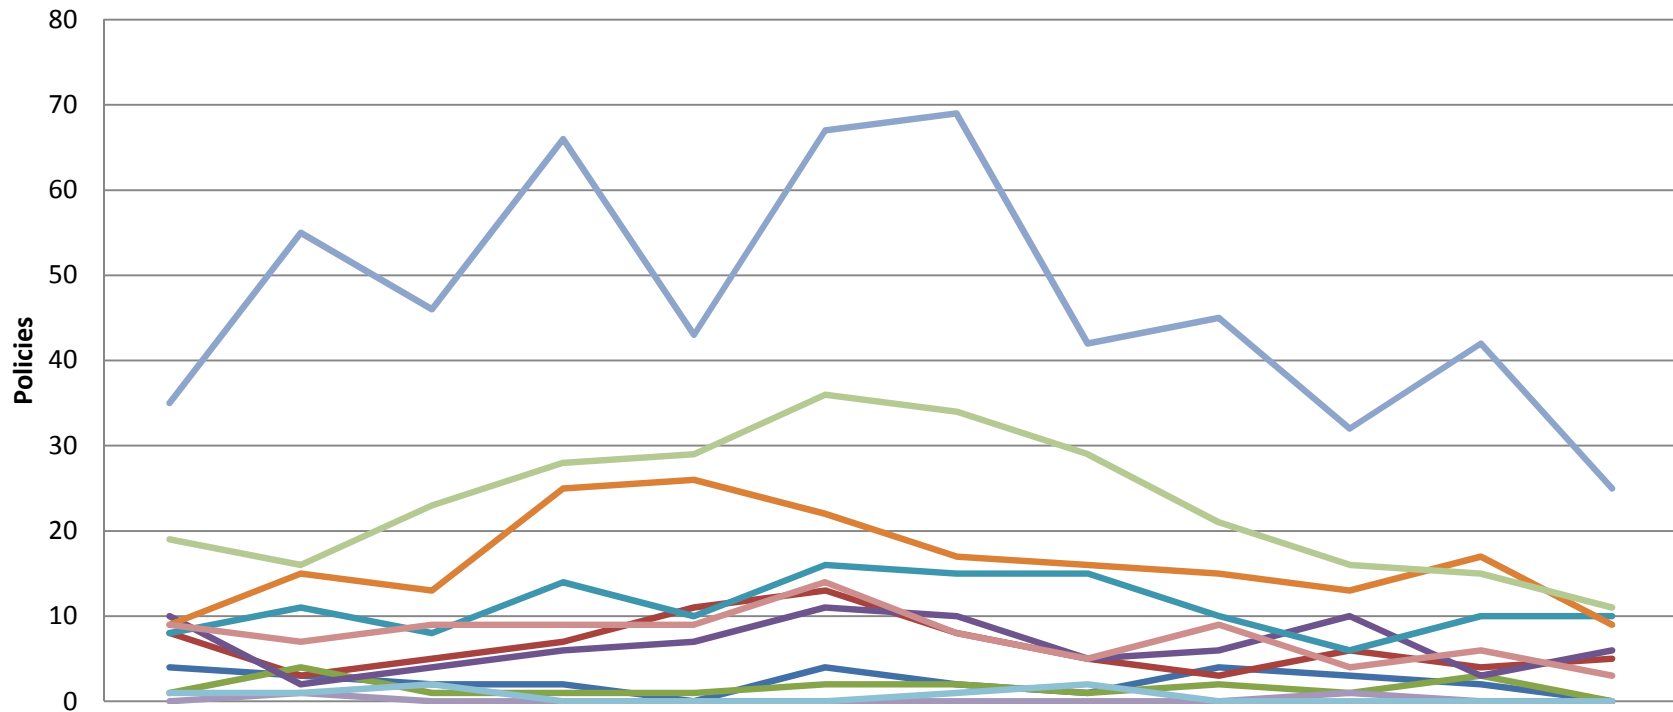

AIUA New Business (by Zone) (as of November 2018)

	Dec-17	Jan-18	Feb-18	Mar-18	Apr-18	May-18	Jun-18	Jul-18	Aug-18	Sep-18	Oct-18	Nov-18
— Gulf Front	4	3	2	2	0	4	2	1	4	3	2	0
— Zone 1 Baldwin	8	3	5	7	11	13	8	5	3	6	4	5
— Zone 1 Mobile	1	4	1	1	1	2	2	1	2	1	3	0
— Zone 2 Baldwin	10	2	4	6	7	11	10	5	6	10	3	6
— Zone 2 Mobile	8	11	8	14	10	16	15	15	10	6	10	10
— Zone 3 Baldwin	9	15	13	25	26	22	17	16	15	13	17	9
— Zone 3 Mobile	35	55	46	66	43	67	69	42	45	32	42	25
— Zone 4 Baldwin	9	7	9	9	9	14	8	5	9	4	6	3
— Zone 4 Mobile	19	16	23	28	29	36	34	29	21	16	15	11
— Zone 5 Baldwin	0	1	0	0	0	0	0	0	0	1	0	0
— Zone 5 Mobile	1	1	2	0	0	0	1	2	0	0	0	0