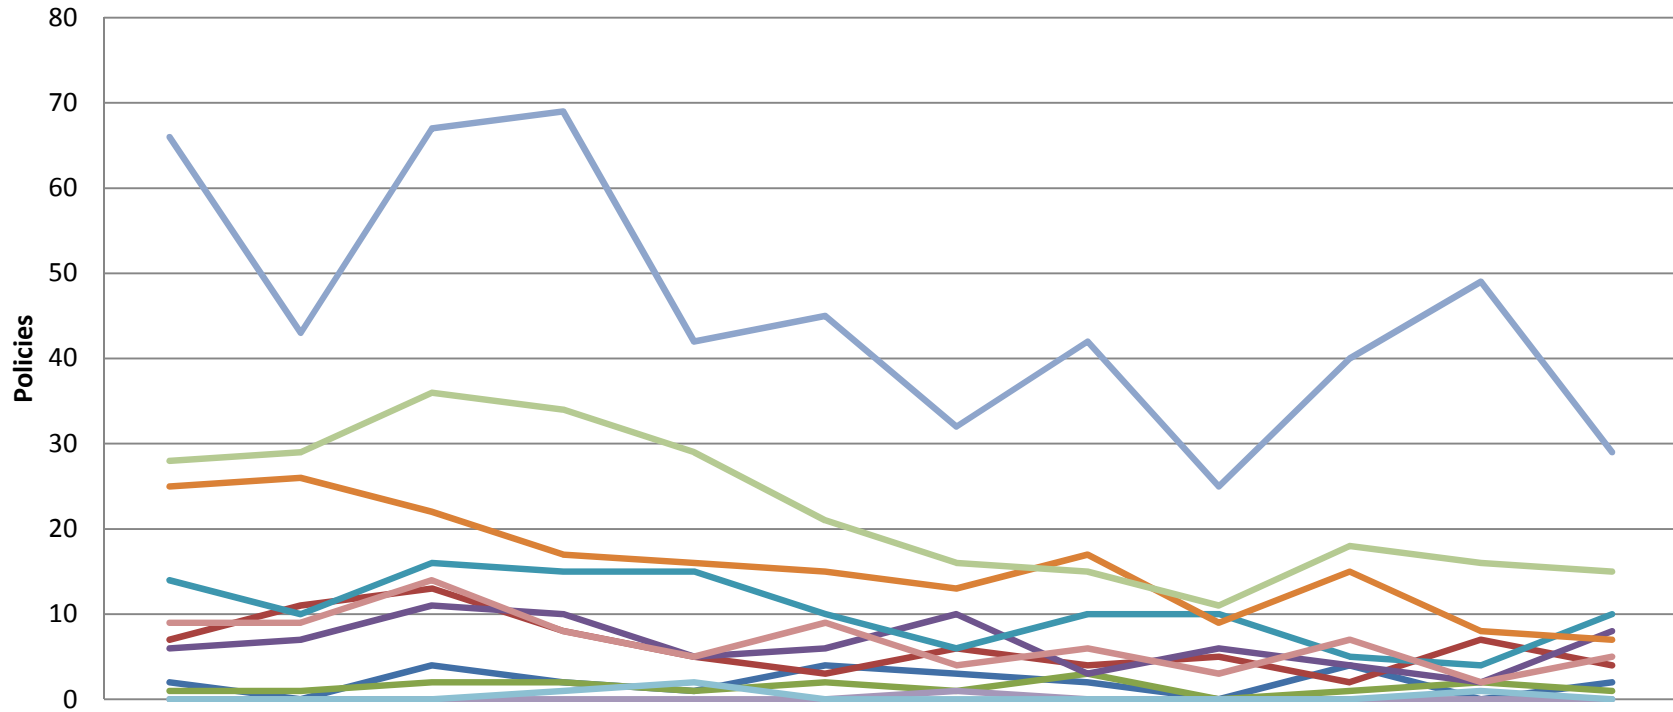

## AIUA New Business (by Zone) (as of February 2019)

	Mar-18	Apr-18	May-18	Jun-18	Jul-18	Aug-18	Sep-18	Oct-18	Nov-18	Dec-18	Jan-19	Feb-19
— Gulf Front	2	0	4	2	1	4	3	2	0	4	0	2
— Zone 1 Baldwin	7	11	13	8	5	3	6	4	5	2	7	4
— Zone 1 Mobile	1	1	2	2	1	2	1	3	0	1	2	1
— Zone 2 Baldwin	6	7	11	10	5	6	10	3	6	4	2	8
— Zone 2 Mobile	14	10	16	15	15	10	6	10	10	5	4	10
— Zone 3 Baldwin	25	26	22	17	16	15	13	17	9	15	8	7
— Zone 3 Mobile	66	43	67	69	42	45	32	42	25	40	49	29
— Zone 4 Baldwin	9	9	14	8	5	9	4	6	3	7	2	5
— Zone 4 Mobile	28	29	36	34	29	21	16	15	11	18	16	15
— Zone 5 Baldwin	0	0	0	0	0	0	1	0	0	0	0	0
— Zone 5 Mobile	0	0	0	1	2	0	0	0	0	0	1	0