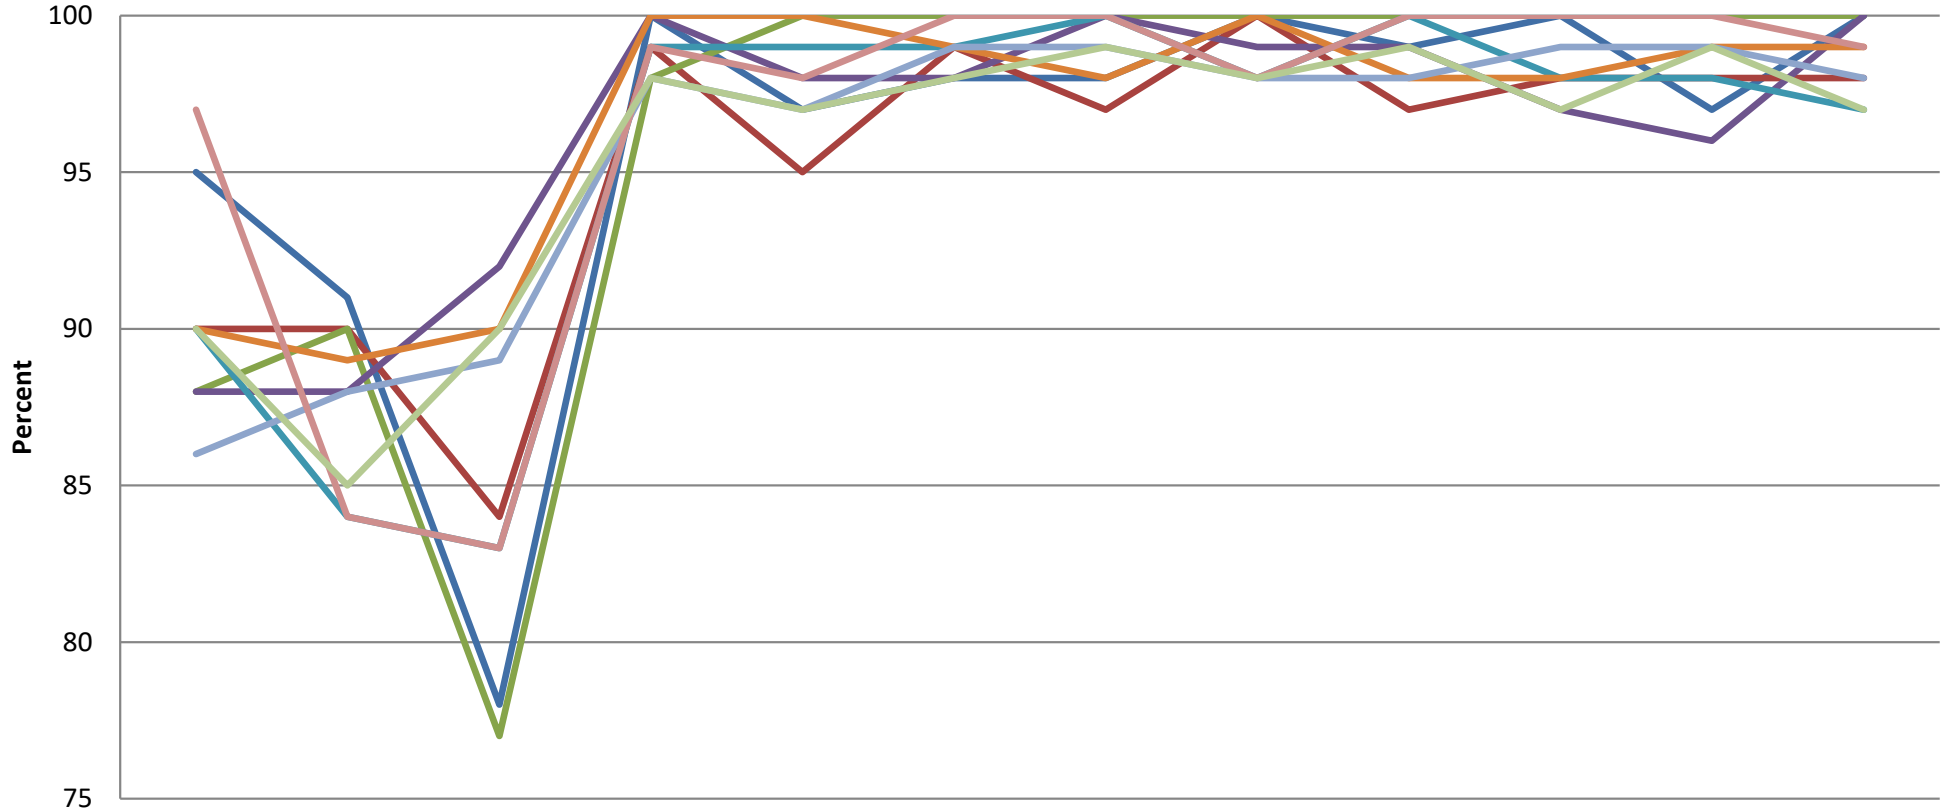

AIUA Retention (by Zone) (as of January 2025)

	Feb-24	Mar-24	Apr-24	May-24	Jun-24	Jul-24	Aug-24	Sep-24	Oct-24	Nov-24	Dec-24	Jan-25
— Gulf Front	95	91	78	100	97	98	98	100	99	100	97	100
— Zone 1 Baldwin	90	90	84	99	95	99	97	100	97	98	98	98
— Zone 1 Mobile	88	90	77	98	100	100	100	100	100	100	100	100
— Zone 2 Baldwin	88	88	92	100	98	98	100	99	99	97	96	100
— Zone 2 Mobile	90	84	83	99	99	99	100	98	100	98	98	97
— Zone 3 Baldwin	90	89	90	100	100	99	98	100	98	98	99	99
— Zone 3 Mobile	86	88	89	98	97	99	99	98	98	99	99	98
— Zone 4 Baldwin	97	84	83	99	98	100	100	98	100	100	100	99
— Zone 4 Mobile	90	85	90	98	97	98	99	98	99	97	99	97