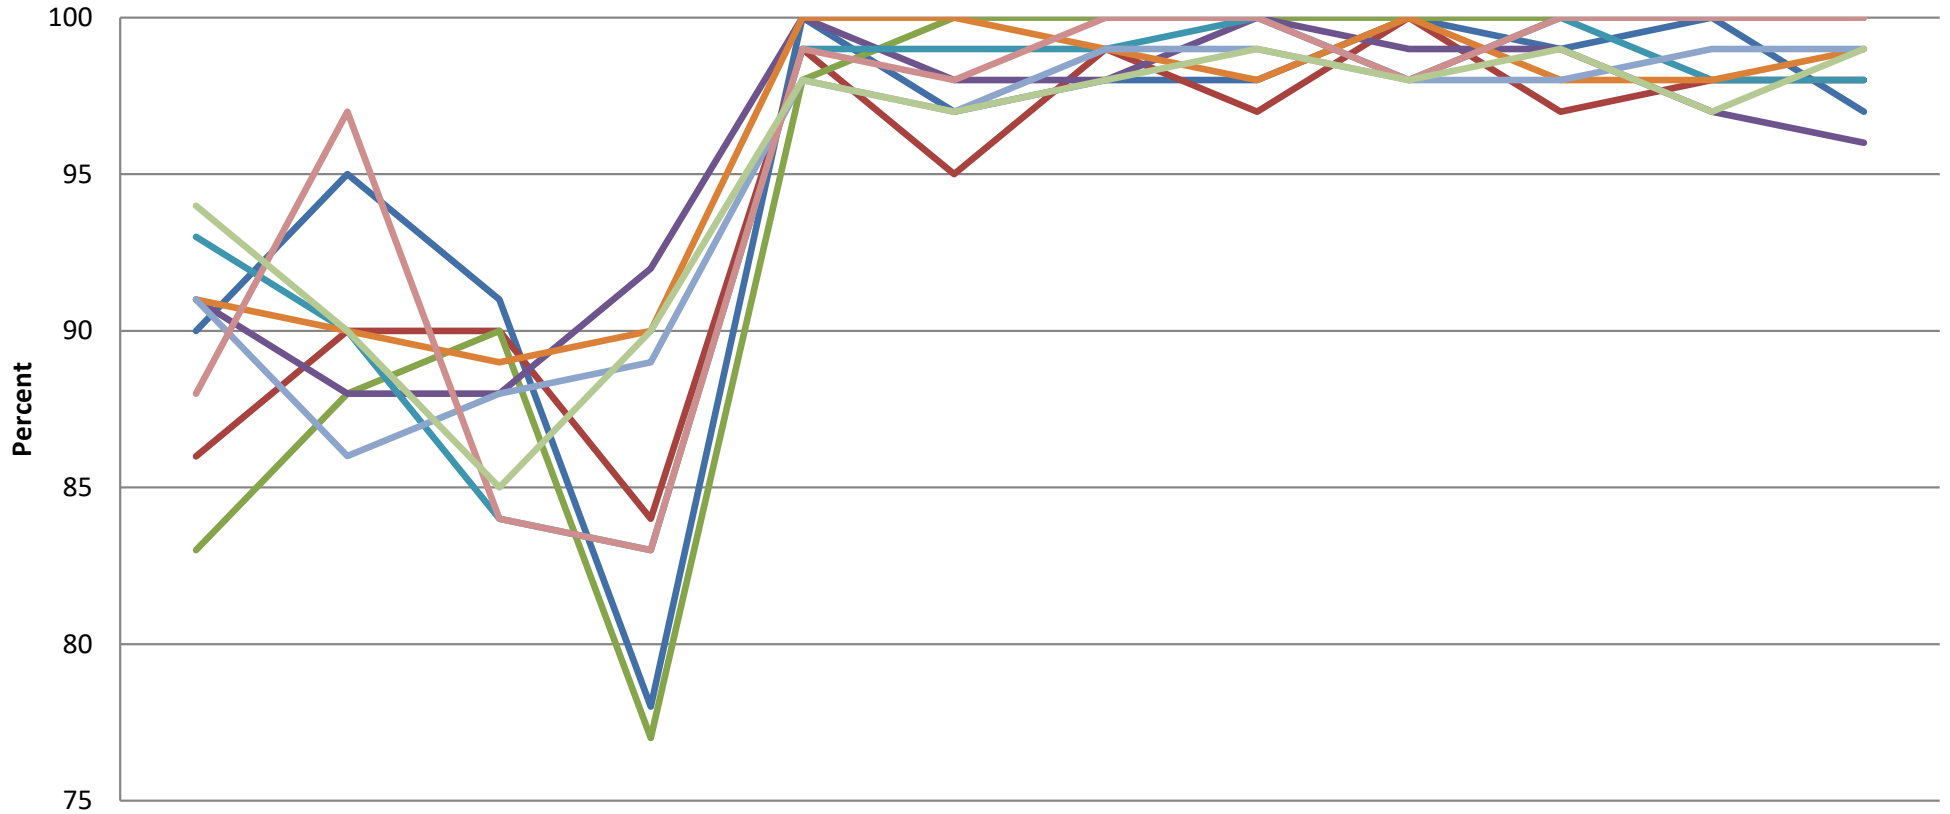

AIUA Retention (by Zone) (as of December 2024)

	Jan-24	Feb-24	Mar-24	Apr-24	May-24	Jun-24	Jul-24	Aug-24	Sep-24	Oct-24	Nov-24	Dec-24
Gulf Front	90	95	91	78	100	97	98	98	100	99	100	97
Zone 1 Baldwin	86	90	90	84	99	95	99	97	100	97	98	98
Zone 1 Mobile	83	88	90	77	98	100	100	100	100	100	100	100
Zone 2 Baldwin	91	88	88	92	100	98	98	100	99	99	97	96
Zone 2 Mobile	93	90	84	83	99	99	99	100	98	100	98	98
Zone 3 Baldwin	91	90	89	90	100	100	99	98	100	98	98	99
Zone 3 Mobile	91	86	88	89	98	97	99	99	98	98	99	99
Zone 4 Baldwin	88	97	84	83	99	98	100	100	98	100	100	100
Zone 4 Mobile	94	90	85	90	98	97	98	99	98	99	97	99