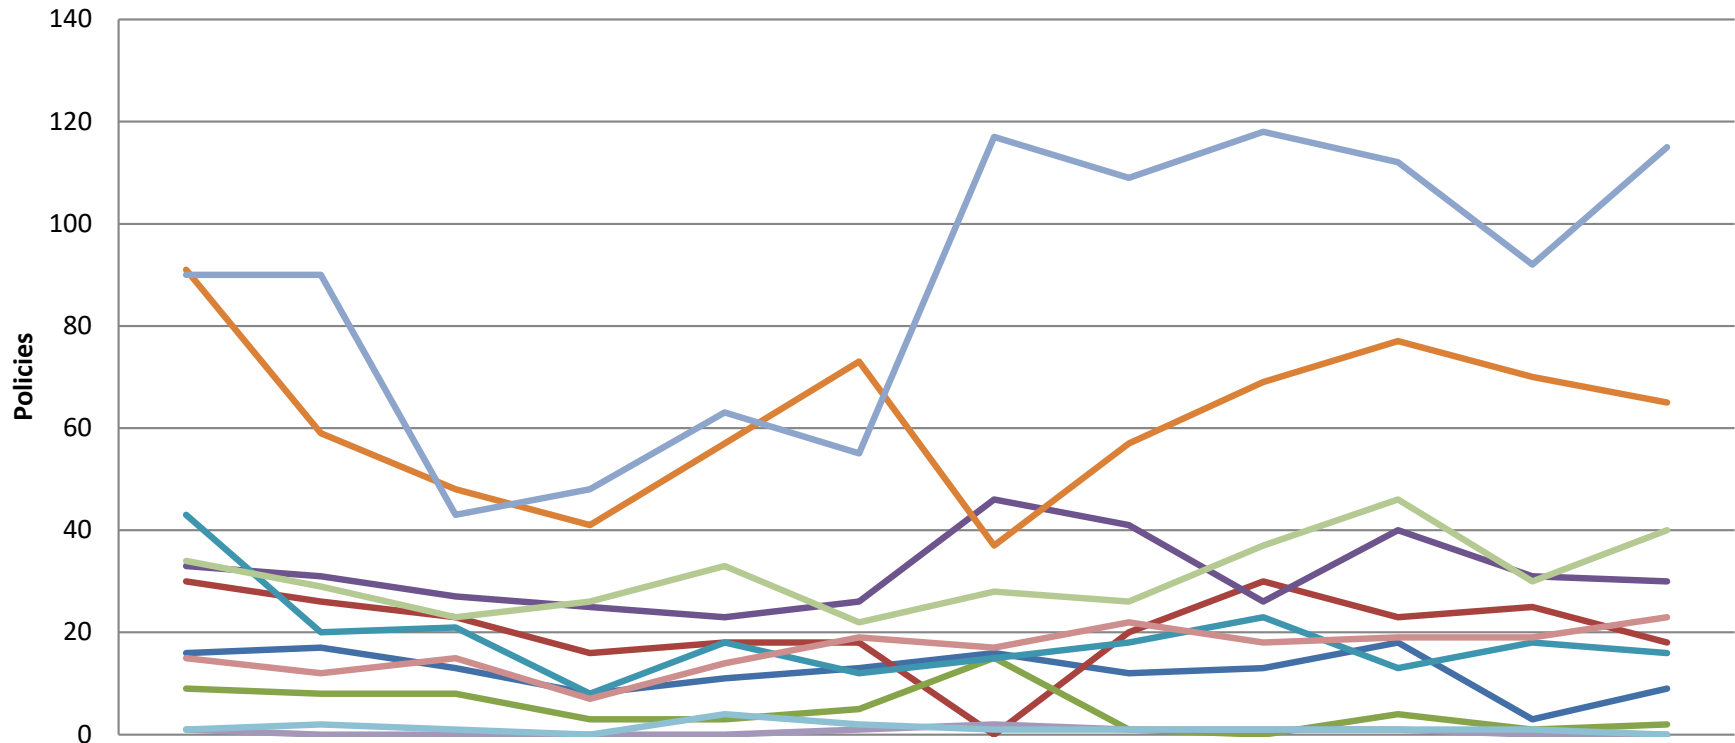

AIUA New Business (by Zone) (as of August 2024)

	Sep-23	Oct-23	Nov-23	Dec-23	Jan-24	Feb-24	Mar-24	Apr-24	May-24	Jun-24	Jul-24	Aug-24
— Gulf Front	16	17	13	8	11	13	16	12	13	18	3	9
— Zone 1 Baldwin	30	26	23	16	18	18	0	20	30	23	25	18
— Zone 1 Mobile	9	8	8	3	3	5	15	1	0	4	1	2
— Zone 2 Baldwin	33	31	27	25	23	26	46	41	26	40	31	30
— Zone 2 Mobile	43	20	21	8	18	12	15	18	23	13	18	16
— Zone 3 Baldwin	91	59	48	41	57	73	37	57	69	77	70	65
— Zone 3 Mobile	90	90	43	48	63	55	117	109	118	112	92	115
— Zone 4 Baldwin	15	12	15	7	14	19	17	22	18	19	19	23
— Zone 4 Mobile	34	29	23	26	33	22	28	26	37	46	30	40
— Zone 5 Baldwin	1	0	0	0	0	1	2	1	1	1	0	0
— Zone 5 Mobile	1	2	1	0	4	2	1	1	1	1	1	0