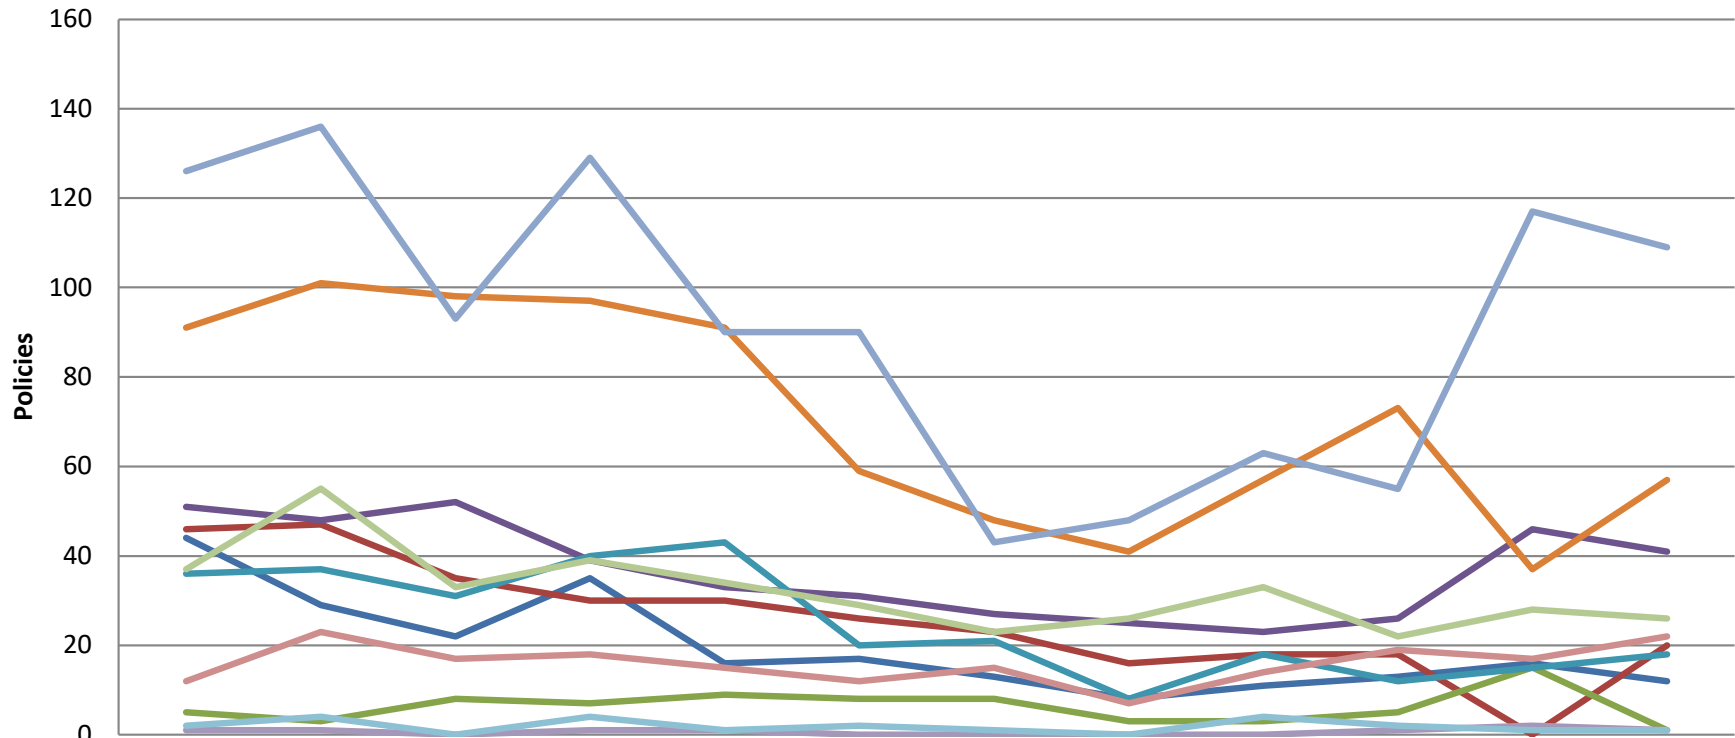

AIUA New Business (by Zone) (as of April 2024)

	May-23	Jun-23	Jul-23	Aug-23	Sep-23	Oct-23	Nov-23	Dec-23	Jan-24	Feb-24	Mar-24	Apr-24
— Gulf Front	44	29	22	35	16	17	13	8	11	13	16	12
— Zone 1 Baldwin	46	47	35	30	30	26	23	16	18	18	0	20
— Zone 1 Mobile	5	3	8	7	9	8	8	3	3	5	15	1
— Zone 2 Baldwin	51	48	52	39	33	31	27	25	23	26	46	41
— Zone 2 Mobile	36	37	31	40	43	20	21	8	18	12	15	18
— Zone 3 Baldwin	91	101	98	97	91	59	48	41	57	73	37	57
— Zone 3 Mobile	126	136	93	129	90	90	43	48	63	55	117	109
— Zone 4 Baldwin	12	23	17	18	15	12	15	7	14	19	17	22
— Zone 4 Mobile	37	55	33	39	34	29	23	26	33	22	28	26
— Zone 5 Baldwin	1	1	0	1	1	0	0	0	0	1	2	1
— Zone 5 Mobile	2	4	0	4	1	2	1	0	4	2	1	1