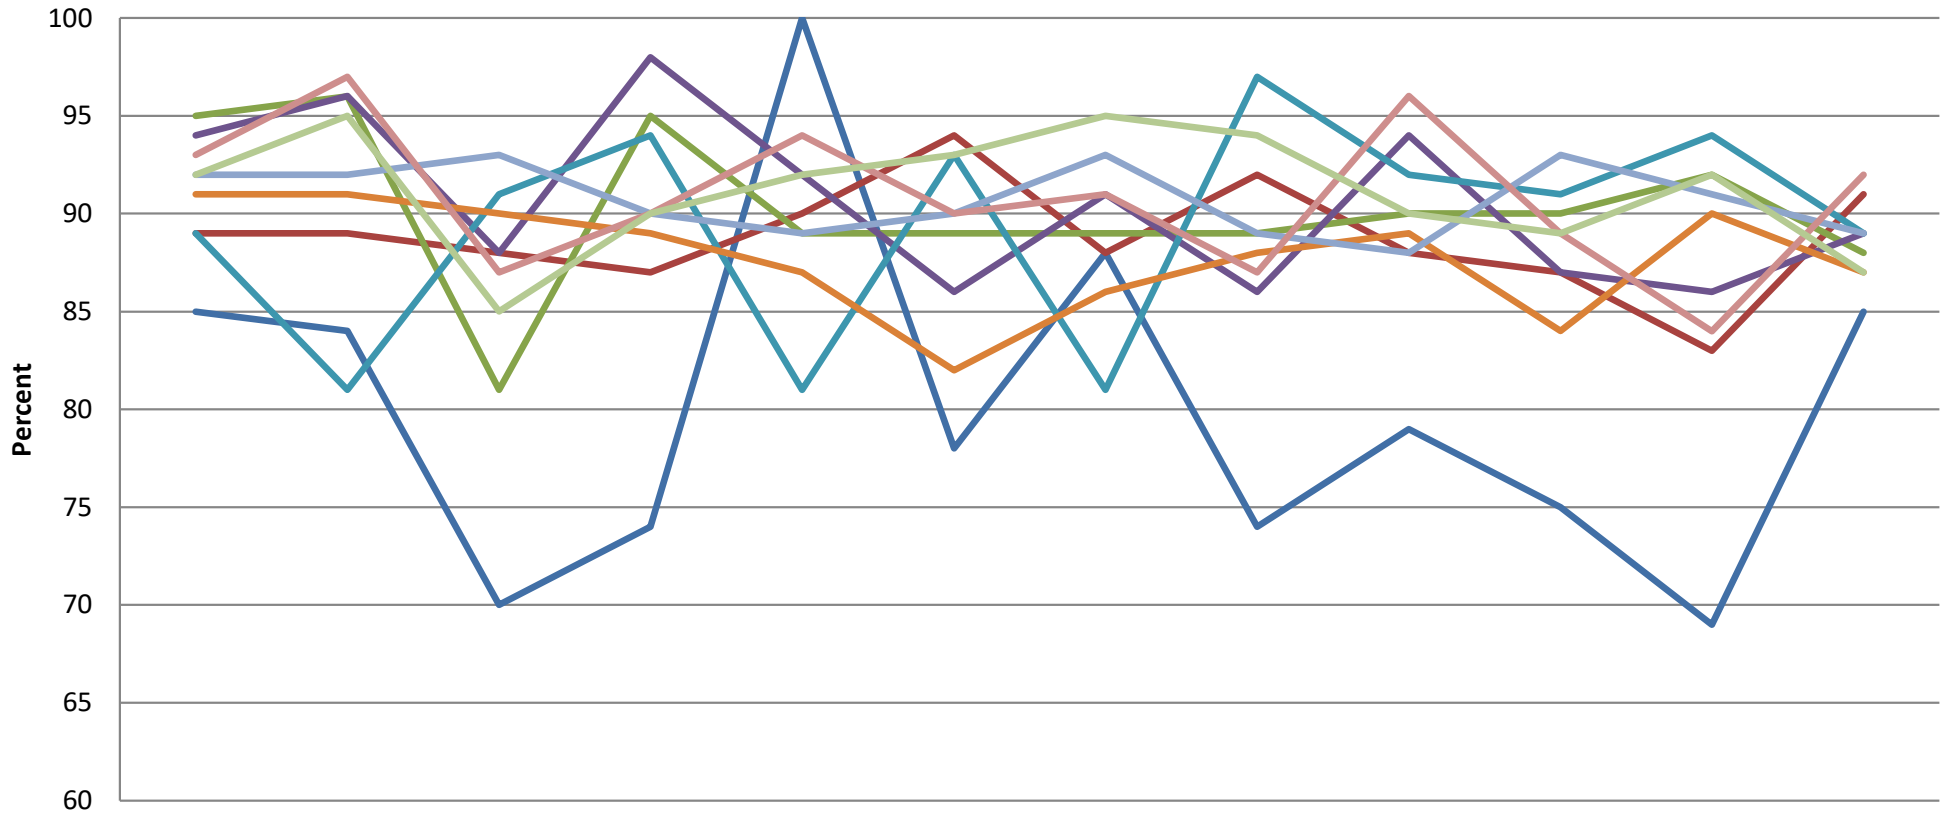

AIUA Retention (by Zone) (as of August 2021)

	Sep-20	Oct-20	Nov-20	Dec-20	Jan-21	Feb-21	Mar-21	Apr-21	May-21	Jun-21	Jul-21	Jul-21	Aug-21
— Gulf Front	85	84	70	74	100	78	88	74	79	75	69	69	85
— Zone 1 Baldwin	89	89	88	87	90	94	88	92	88	87	83	83	91
— Zone 1 Mobile	95	96	81	95	89	89	89	89	90	90	92	92	88
— Zone 2 Baldwin	94	96	88	98	92	86	91	86	94	87	86	86	89
— Zone 2 Mobile	89	81	91	94	81	93	81	97	92	91	94	94	89
— Zone 3 Baldwin	91	91	90	89	87	82	86	88	89	84	90	90	87
— Zone 3 Mobile	92	92	93	90	89	90	93	89	88	93	91	91	89
— Zone 4 Baldwin	93	97	87	90	94	90	91	87	96	89	84	84	92
— Zone 4 Mobile	92	95	85	90	92	93	95	94	90	89	92	92	87